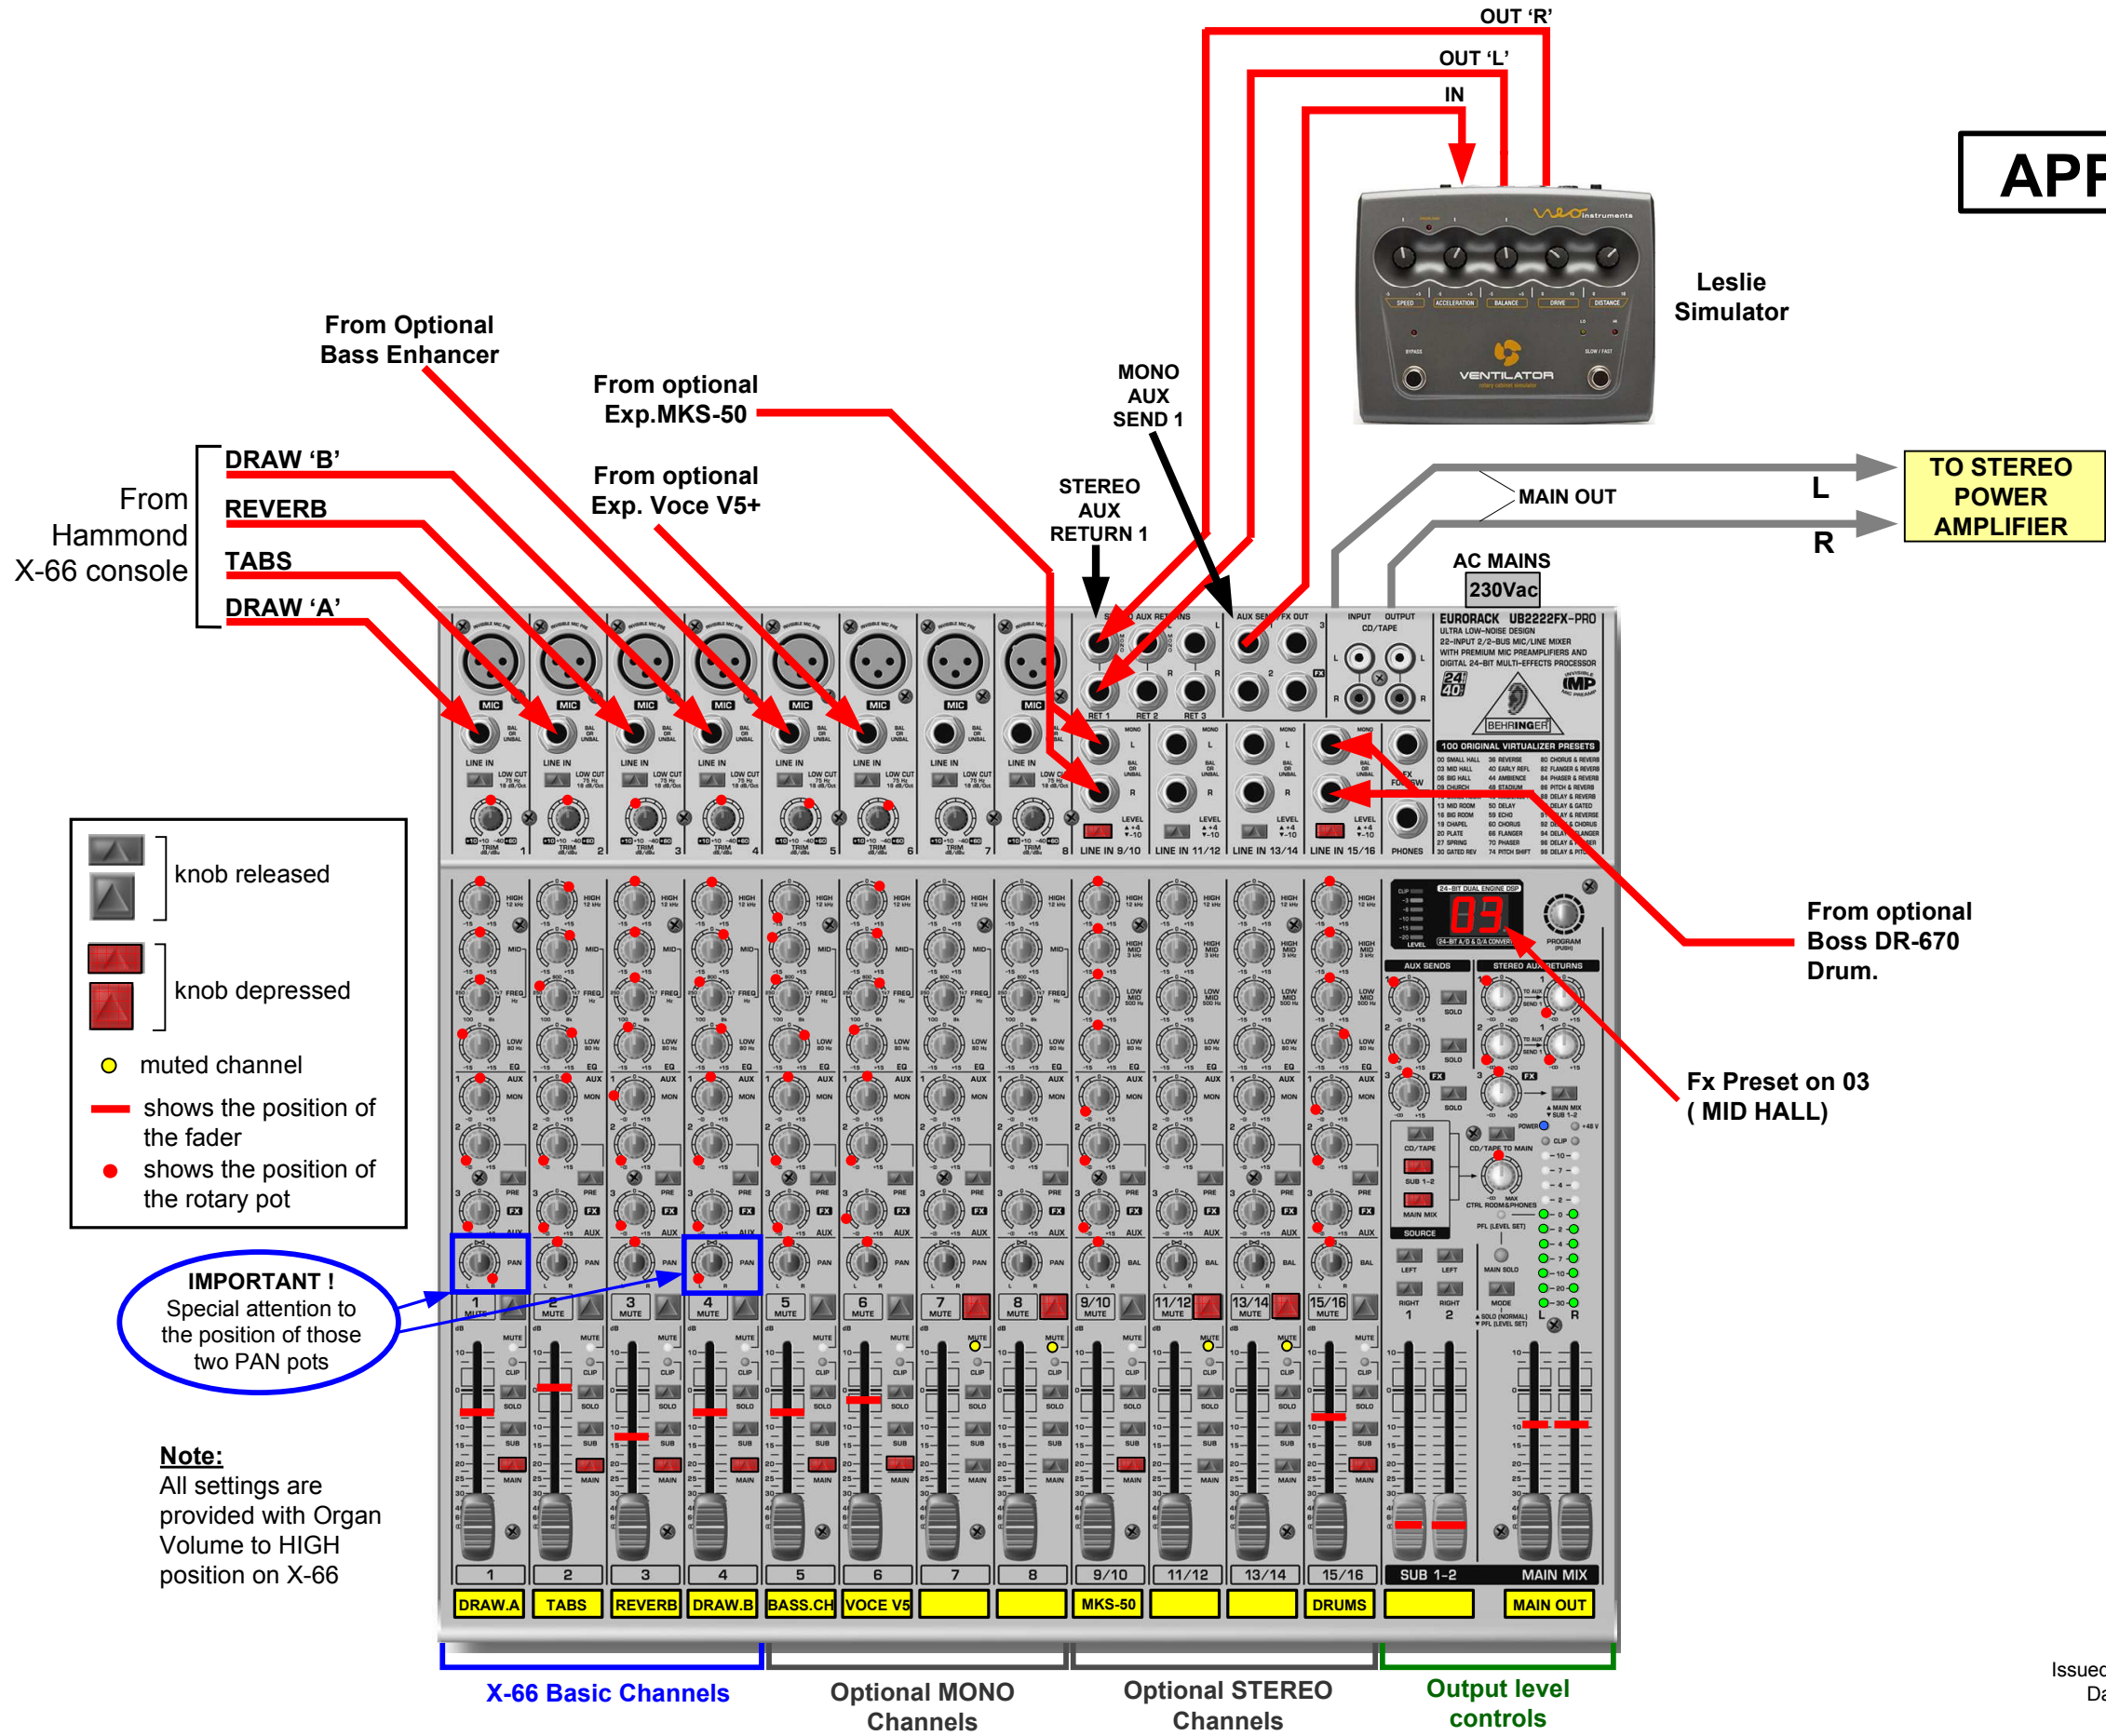

APPENDIX #2

Connecting the X-66 Console to Audio Mixer.
Outputs: 2 channels + Leslie simulator.

Issued by: Dan. Vigin
Date: 21/02/2011